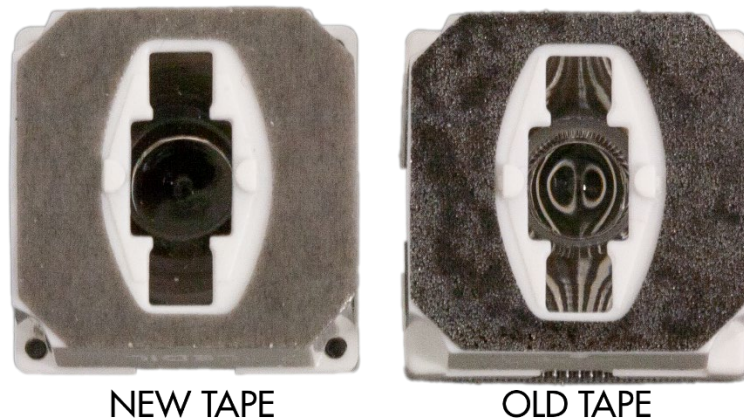

## PRODUCT CHANGE NOTIFICATION

Date: May 29th, 2020  
PCN: PCN LEDIL 163

---

Subject: PCN 163 - Change of adhesive tape material

Description: As part of our continuous improvement process regarding availability of our products, LEDiL will change the 0.4 mm thick polyurethane foam tapes to acrylic foam tape. The old tape, that has been used in our product assemblies, is not available as it has been suspended by the tape manufacturer. Based on extensive testing the new adhesive tape will perform as well or better than the previous adhesive tape.

Timeline: This change is valid immediately, but we will deplete old stock first.

Changes: The 0.4 mm thick polyurethane foam tapes will be changed to acrylic foam tape for the following products listed in this PCN.